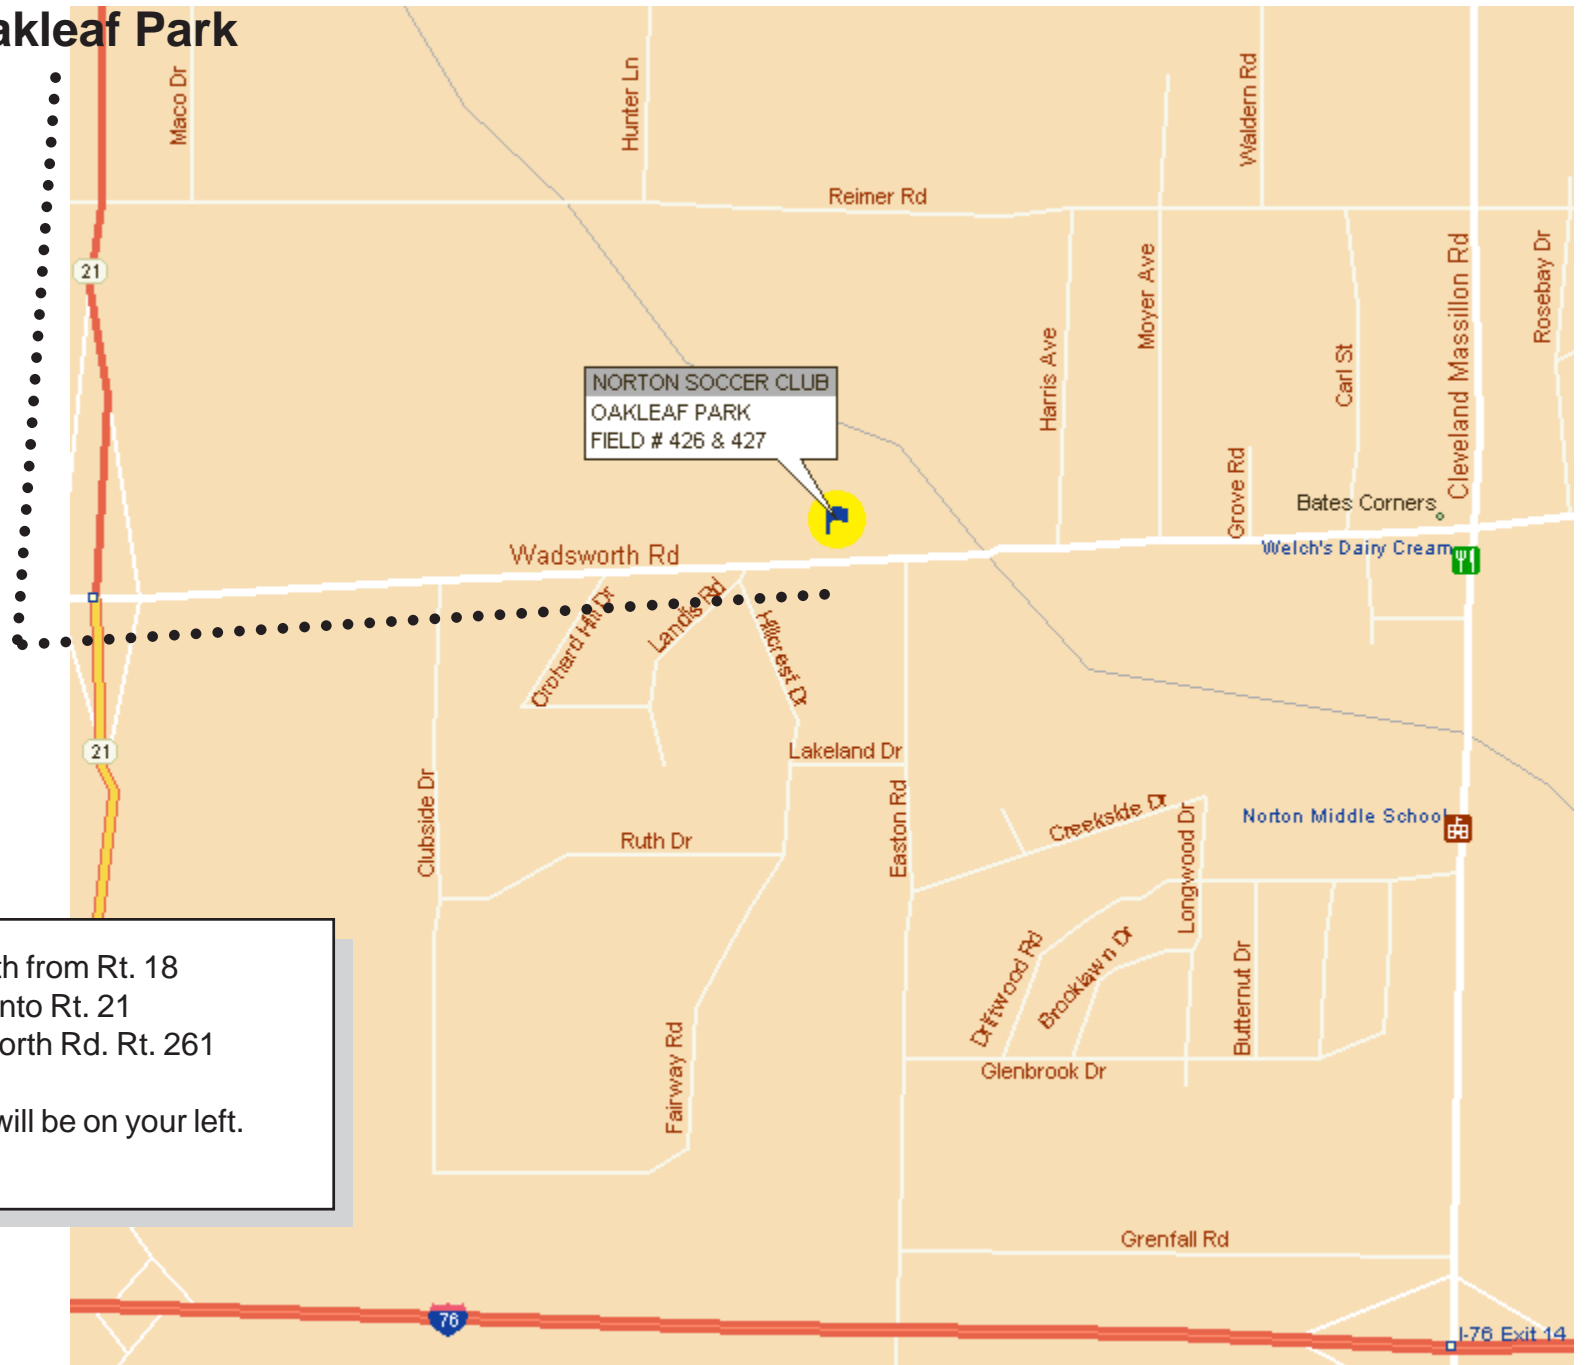

# Norton - Oakleaf Park

NORTON SOCCER CLUB  
OAKLEAF PARK  
FIELD # 426 & 427

- Take I-77 South from Rt. 18
- Merge Right onto Rt. 21
- Exit at Wadsworth Rd. Rt. 261
- Turn Left
- Oakleaf Park will be on your left.